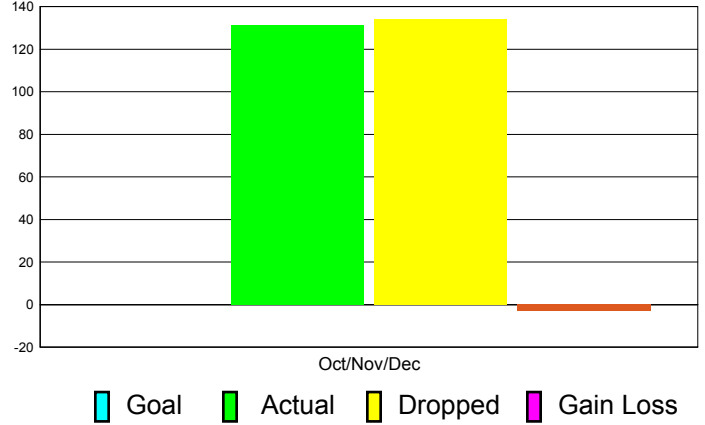

Membership Results 2011-2012

Goal, New, Dropped, Gain/Loss