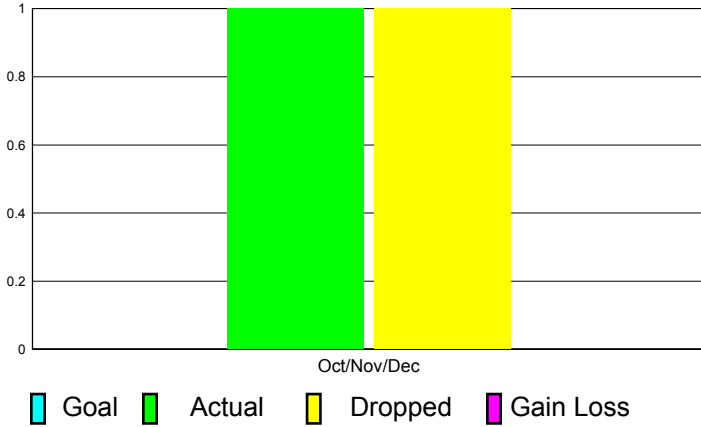

GMT Reports for District (or Undistricted) **District 201V14**

GMT: JOHN ROWLAND MC ATEE

Location: AUSTRALIA

GMT CA: 7

CLUBS

Club Results
2011-2012

Clubs
2010-2011

Month	New Club Goal	Actual New Clubs	Actual Dropped Clubs	Gain/Loss of Clubs	Gain/Loss of Clubs
Oct/Nov/Dec	0	1	1	0	-1
Totals	0	1	1	0	-1

Club Results 2011-2012

Goal, New, Dropped, Gain/Loss

Comparison of Club Gain/Loss

Current Year Compared to the Previous Year

YTD Status Quo Clubs 2010-2011

Status Quo Clubs Compared to Status Quo Members

MEMBERSHIP